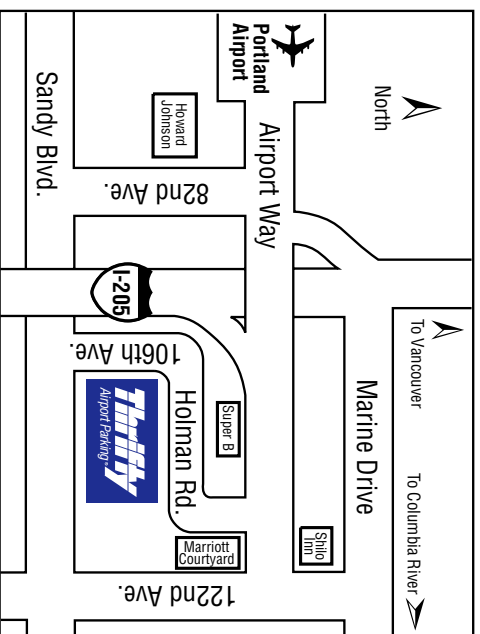

# Hawaii Source

Give your car a vacation!

\*Based on a 24 hour day  
Good only at the Portland lot.  
Plus airport access fee and  
applicable sales tax. Not to  
be used with any other  
discount. Expires 12/31/04.  
7004Q

# \$45.00

ONE WEEK (7 DAYS)  
ADDITIONAL DAYS  
\$6.40 PER DAY

**THIRTY** Airport Parking  
"Leave Your Car, Leave Your Worries"

\*

## **Portland, OR (PDX)**

Take exit 24B off I-205  
North or Exit 24 off I-205  
South, then east on Airport  
Way and turn right at  
Holman Road.